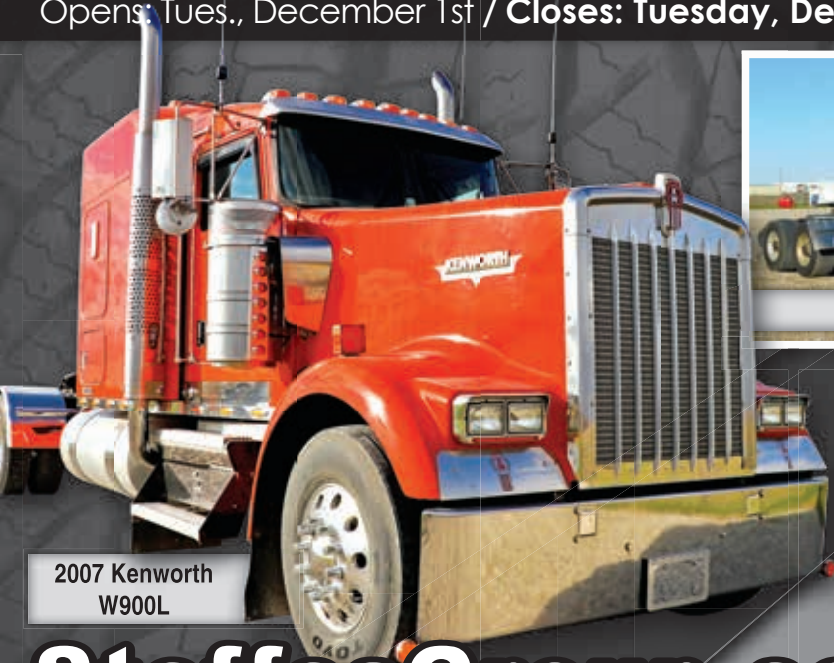

Steffes Truck & Transportation **AUCTION** **TIMED ONLINE**

Trucks located at Steffes Group Facility, 2245 East Bluegrass Road, Mt. Pleasant, IA
Opens: Tues., December 1st / Closes: Tuesday, December 8, 2020 AT 1PM

2016 Kenworth T680

2008 Mack, wet kit

(2) 2006 Columbia Condo

2009 Polar

2007 Kenworth
W900L

1999 Kenworth T2000, N14

AUCTIONEER'S NOTE: Inspect the equipment starting a week prior to the closing date and then bid from your phone, home or computer! For owner information, new consignments, or changes contact our national truck representative, Jerry Roth of Steffes Group at 319.385.2000 or by cell, 319.750.3269. Registration, terms, & details at SteffesGroup.com